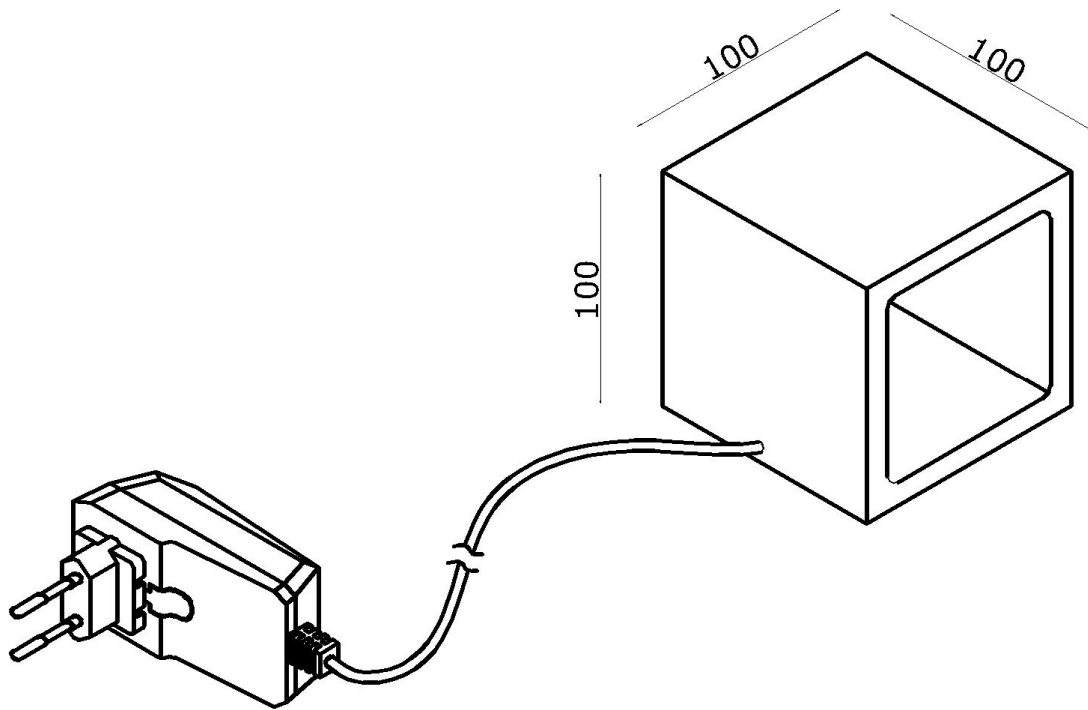

Line drawing of the item (with outline dimensions)

Item number:  
17594/05/31

Installation drawing (the same as it in its instruction manual)

materials used:	aluminum
color:	Matt white RAL9003
dimmable and how is the fixture dimmable:	Yes, dimmable
size:           Height: Length: Width: Net Weight:	100 100 100 1.24
power requirements:	220-240V
bulb type and maximum Wattage:	Samsung led 6*1W
number of bulbs:	6
IP degree:	IP20