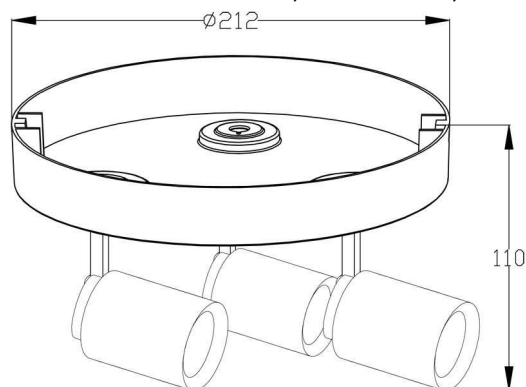

Article no.: 348078

Surface mounted ceiling lamp, Librae Round III, matt white, 220-240V AC/50-60Hz, 3x max. 50,00 W

Light Direction

Rotating and tilting range	rotatable-swivel
Angle of inclination	90 °
Radiation direction	
Reflector / lense	

Dimensions & Weight

Length	
Width	
Height	110 mm
Diameter	65 mm
Suspensions from ceiling	
Product Weight	1232 g

Base dimensions

Length	
Width	
Height	30 mm
Diameter	212 mm