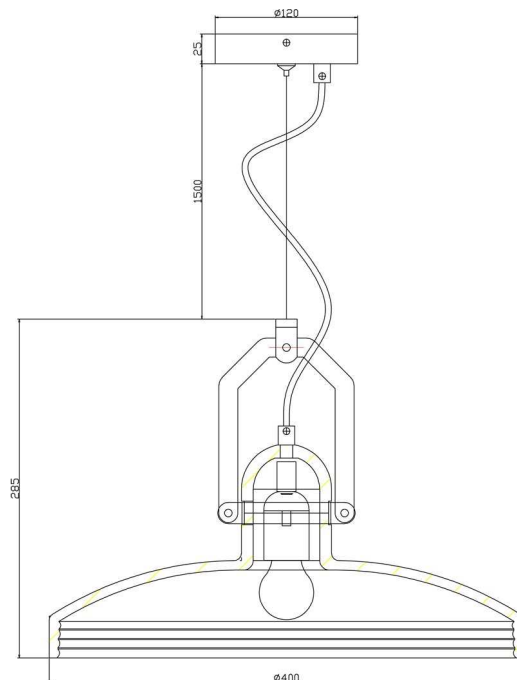

Article no.: 342102

Pendant lamp, Cygni, dark gray, 220-240V AC/50-60Hz, 1x max. 25,00 W

Light Direction

Rotating and tilting range	
Angle of inclination	
Radiation direction	
Reflector / lense	

Dimensions & Weight

Length	
Width	
Height	285 mm
Diameter	400 mm
Suspensions from ceiling	1,50 m
Product Weight	5000 g

Base dimensions

Length	
Width	
Height	25 mm
Diameter	120 mm

Article no.: 342102

Pendant lamp, Cygni, dark gray, 220-240V AC/50-60Hz, 1x max. 25,00 W